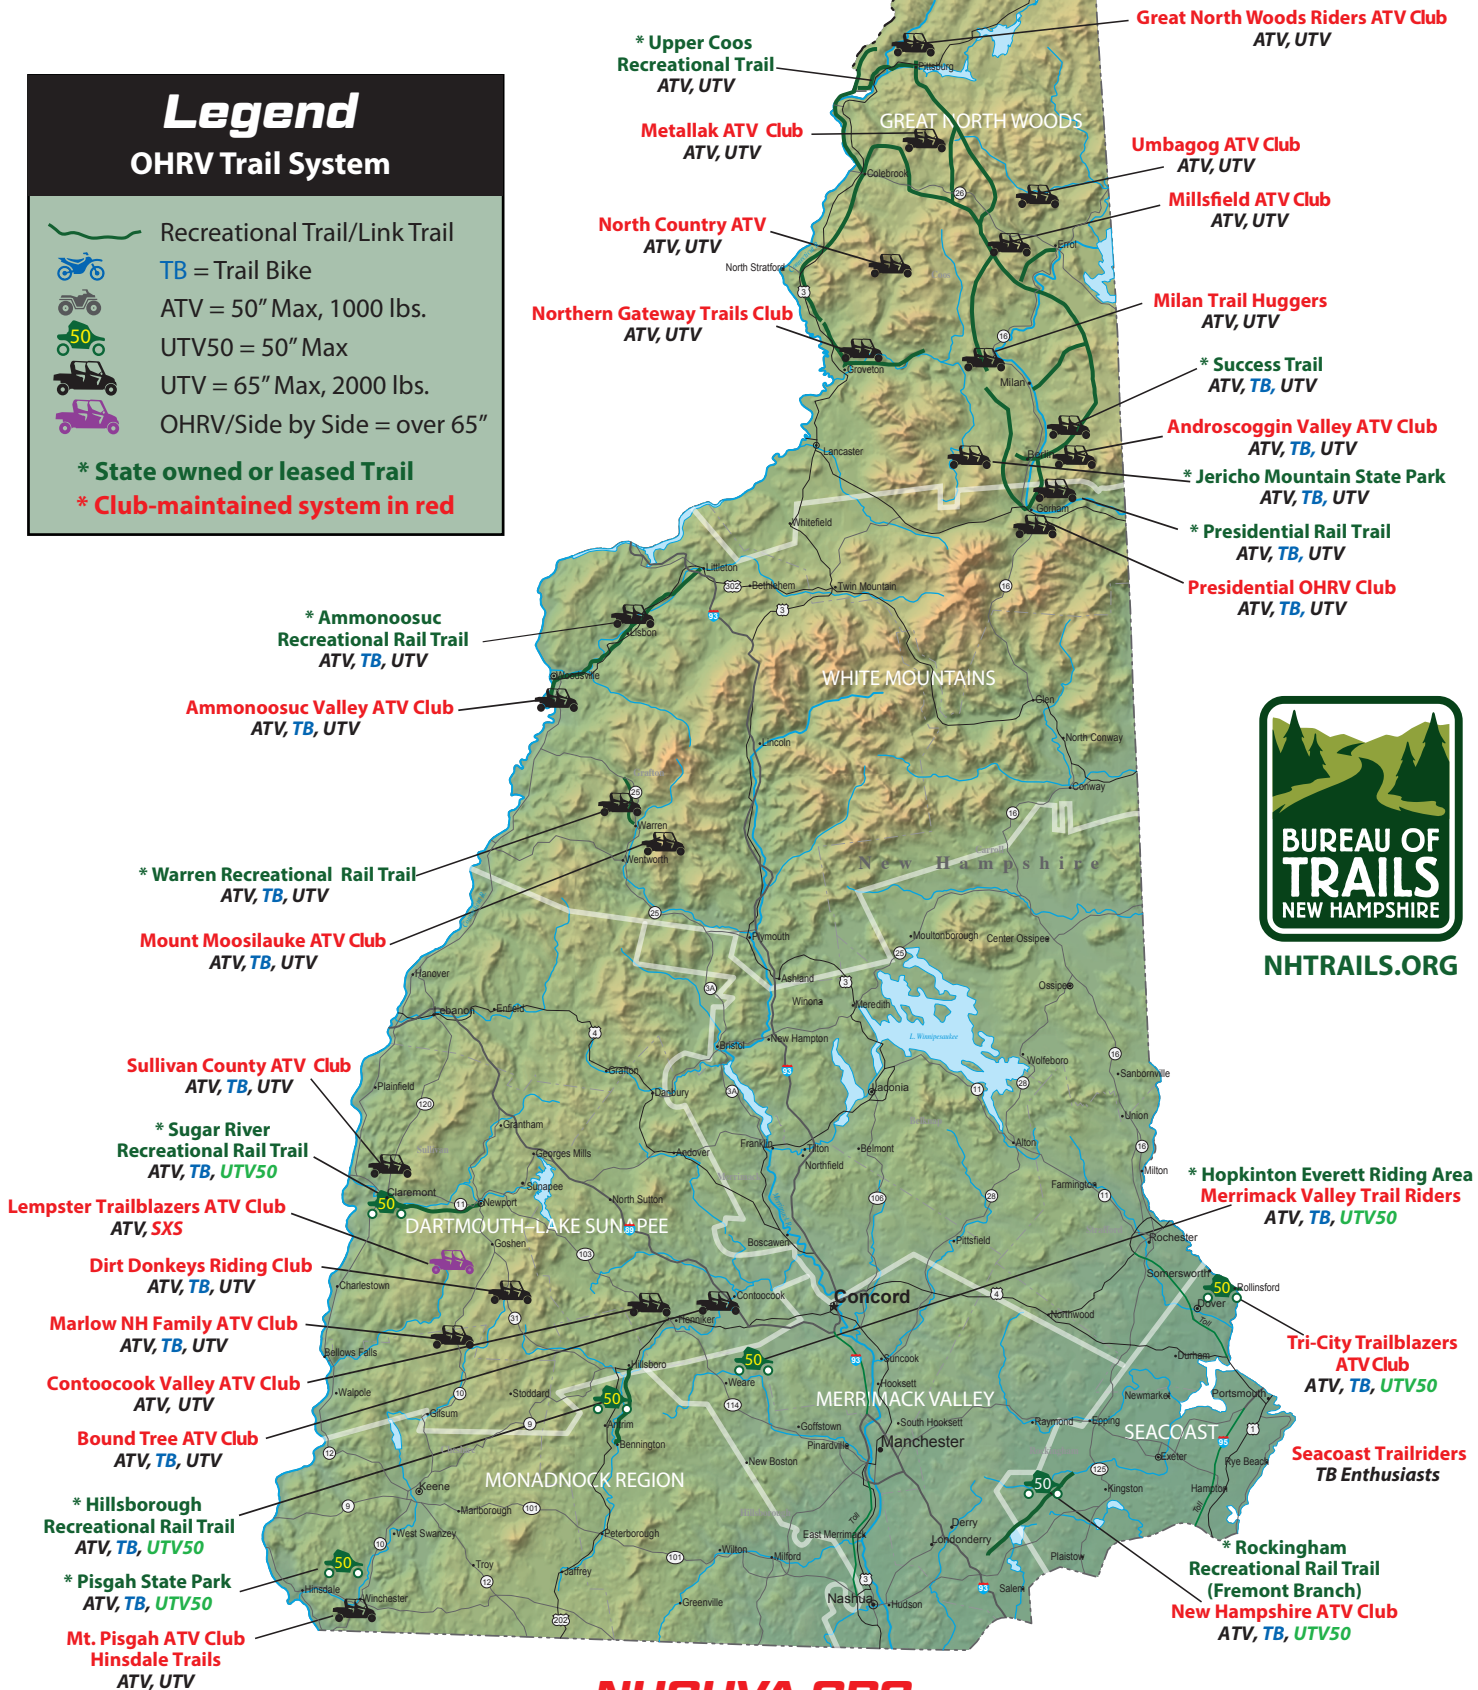

New Hampshire OHRV Clubs & Trails

Legend

OHRV Trail System

- Recreational Trail/Link Trail
- TB = Trail Bike
- ATV = 50" Max, 1000 lbs.
- UTV50 = 50" Max
- UTV = 65" Max, 2000 lbs.
- OHRV/Side by Side = over 65"

* State owned or leased Trail
* Club-maintained system in red

NHTRAILS.ORG

NHOHVA.ORG